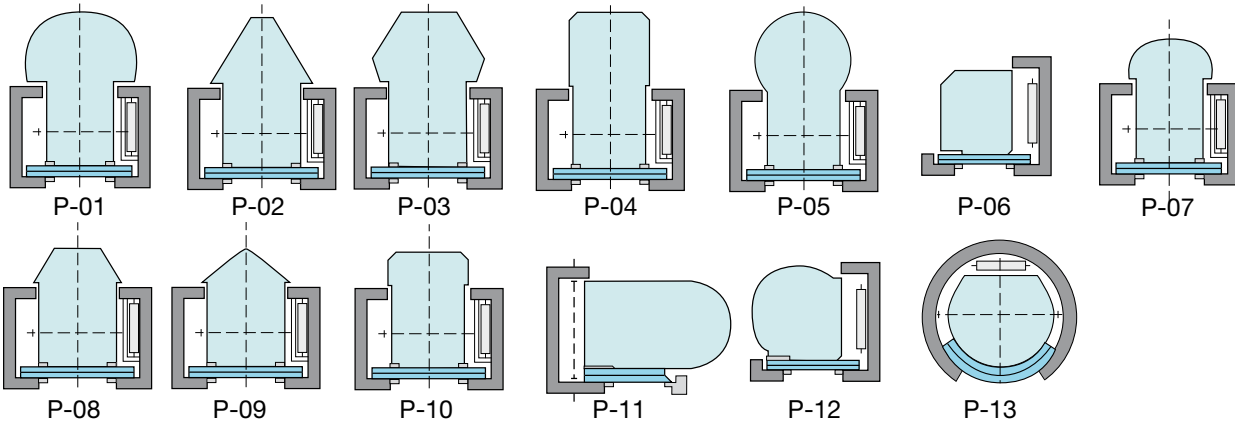

With know-how to the top!

ROPED LIFTS, SHAPES OF CABINS/КАНАТНЫЕ ЛИФТЫ, ФОРМЫ КАБИН